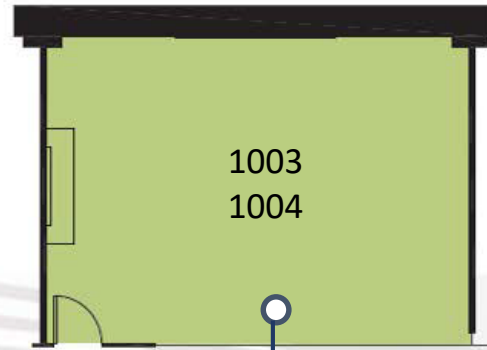

Emera Innovation Exchange Meeting Rooms

KEY PLAN

- Capacities are estimates and may change based on set-up requirements.
- For pricing visit mun.ca/meet/pricing/

Seminar (large)

Area: 510 sqft
Height: 9'-2"

Capacities

Theatre	35
Classroom*	24
Boardroom	18

*Classroom setup is not available for 1004

Seminar (medium)

Area: 250 sqft
Height: 9'-2"

Capacities

Theatre	18
Classroom	8
Boardroom	10

Seminar (small)

Area: 150 sqft
Height: 9'-2"

Capacities

Boardroom	6
-----------	---