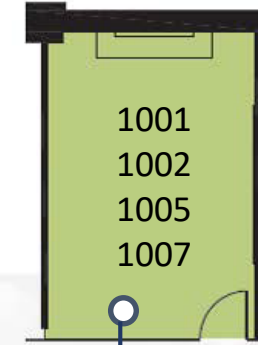

Emera Innovation Exchange Meeting Rooms

KEY PLAN

- Capacities are estimates and may change based on set-up requirements.
- For pricing visit mun.ca/meet/pricing/

Seminar (large)

Area: 510 sqft
Height: 9'-2"

Capacities

Theatre	35
Classroom*	24
Boardroom	18

*Classroom setup is not available for 1004

Seminar (medium)

Area: 250 sqft
Height: 9'-2"

Capacities

Theatre	18
Classroom	8
Boardroom	10

Seminar (small)

Area: 150 sqft
Height: 9'-2"

Capacities

Boardroom	6
-----------	---